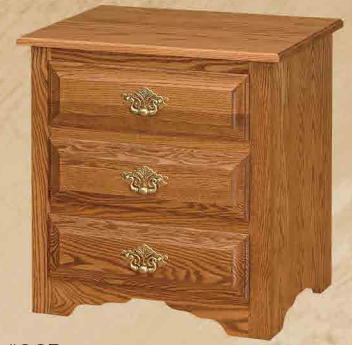

#180E
WARDROBE

36"w x 22"d x 78"h

#08E
ARMOIRE

34"w x 20"d x 61½"h
Includes 2 shelves & 3 clothes rod

#751E
TALL MULE CHEST

63"w x 20"d x 80"h
2 piece unit includes 2 shelves & 3 clothes rod on each side

#06E
3 DRAWER NIGHTSTAND